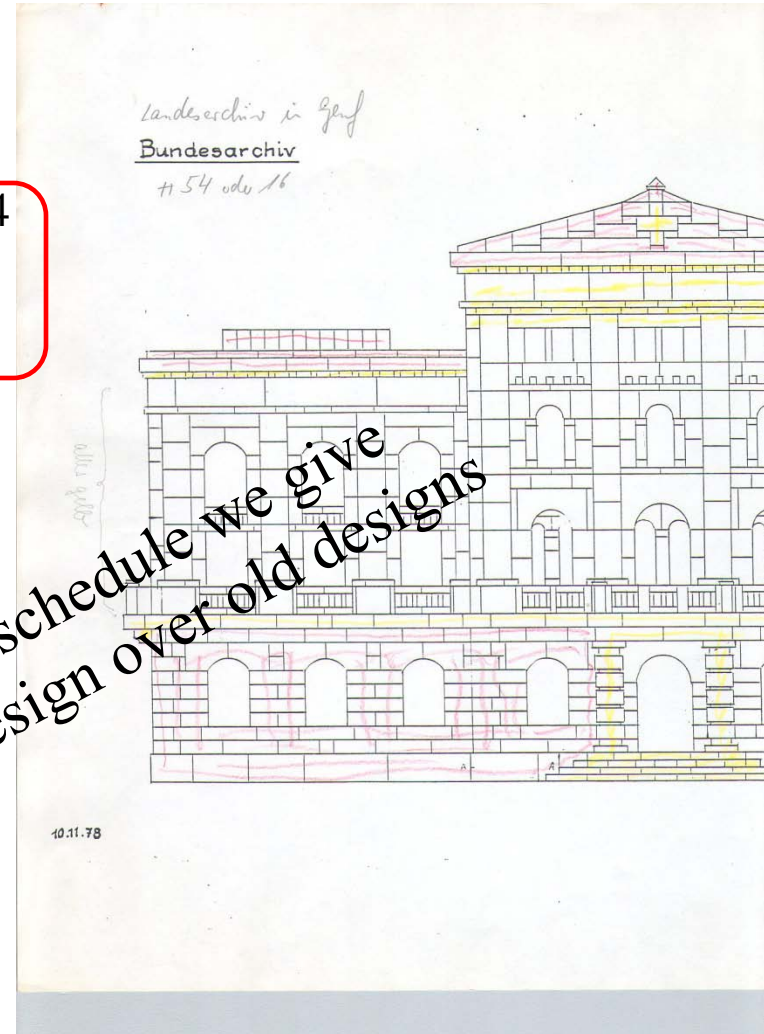

Which NF stage?

- NF32B is now being sold by the Anker factory

● => we are considering now designs up to NF34

- Large Anker sets, designs very labour intensive
- Not many new contributions

- But there is a multitude of 'old' designs for NF34

- Gerhard Bruckmann (5x)
- Eduard Wytenbach (>12x)

On the reviewing schedule we give priority to recent design over old designs