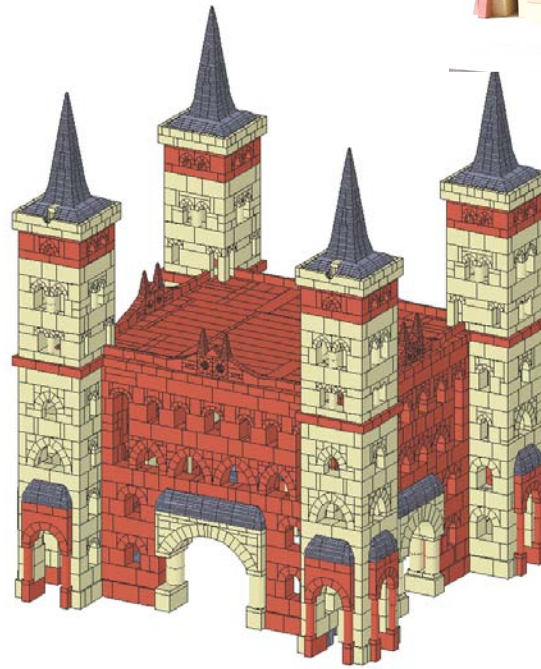

What came in during the last 6 months?

- Postamt for NF30 (Wellmann)
  - Review completed

- Kongresshaus for NF32 (Bruckmann)
  - Waiting for reaction designer

- Festhalle for NF34 (Bruckmann)
  - In review

*Reviewed and drawn
by Guus van Kessel*