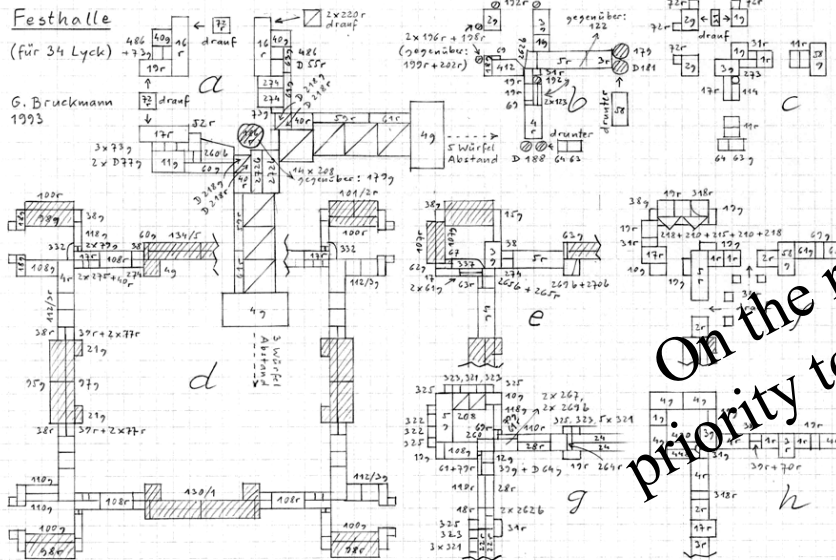

Which NF stage?

- NF32B is now being sold by the Anker factory

● => we are considering now designs up to NF34

- Large Anker sets, designs very labour intensive
- Not many new contributions

- But there is a multitude of 'old' designs for NF34

- Gerhard Bruckmann (5x)
- Eduard Wytenbach (>12x)

On the reviewing schedule we give priority to recent design over old designs