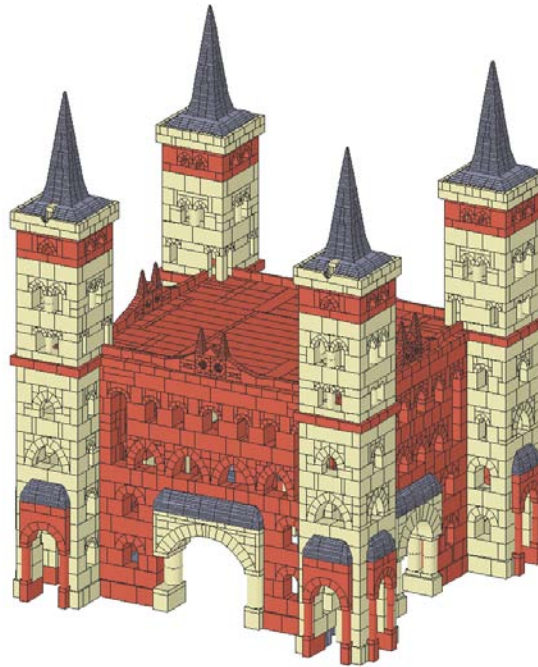

The CVA design committee

Baukunst im Kleinen (BiK)

Martin van Beuzekom, George Bielen, Fred Hartjes,
Guus van Kessel and Annie Pasteuning

CVA meeting
Hilversum, April 24, 2010

Which NF stage?

- ◆ NF32B is now being sold by the Anker factory

● => we are considering now designs up to NF34

- ◆ Large Anker sets, designs very labour intensive
- ◆ Not many new contributions

- ◆ But there is a multitude of 'old' designs for NF34

- Gerhard Bruckmann (5x)
- Eduard Wytenbach (>12x)